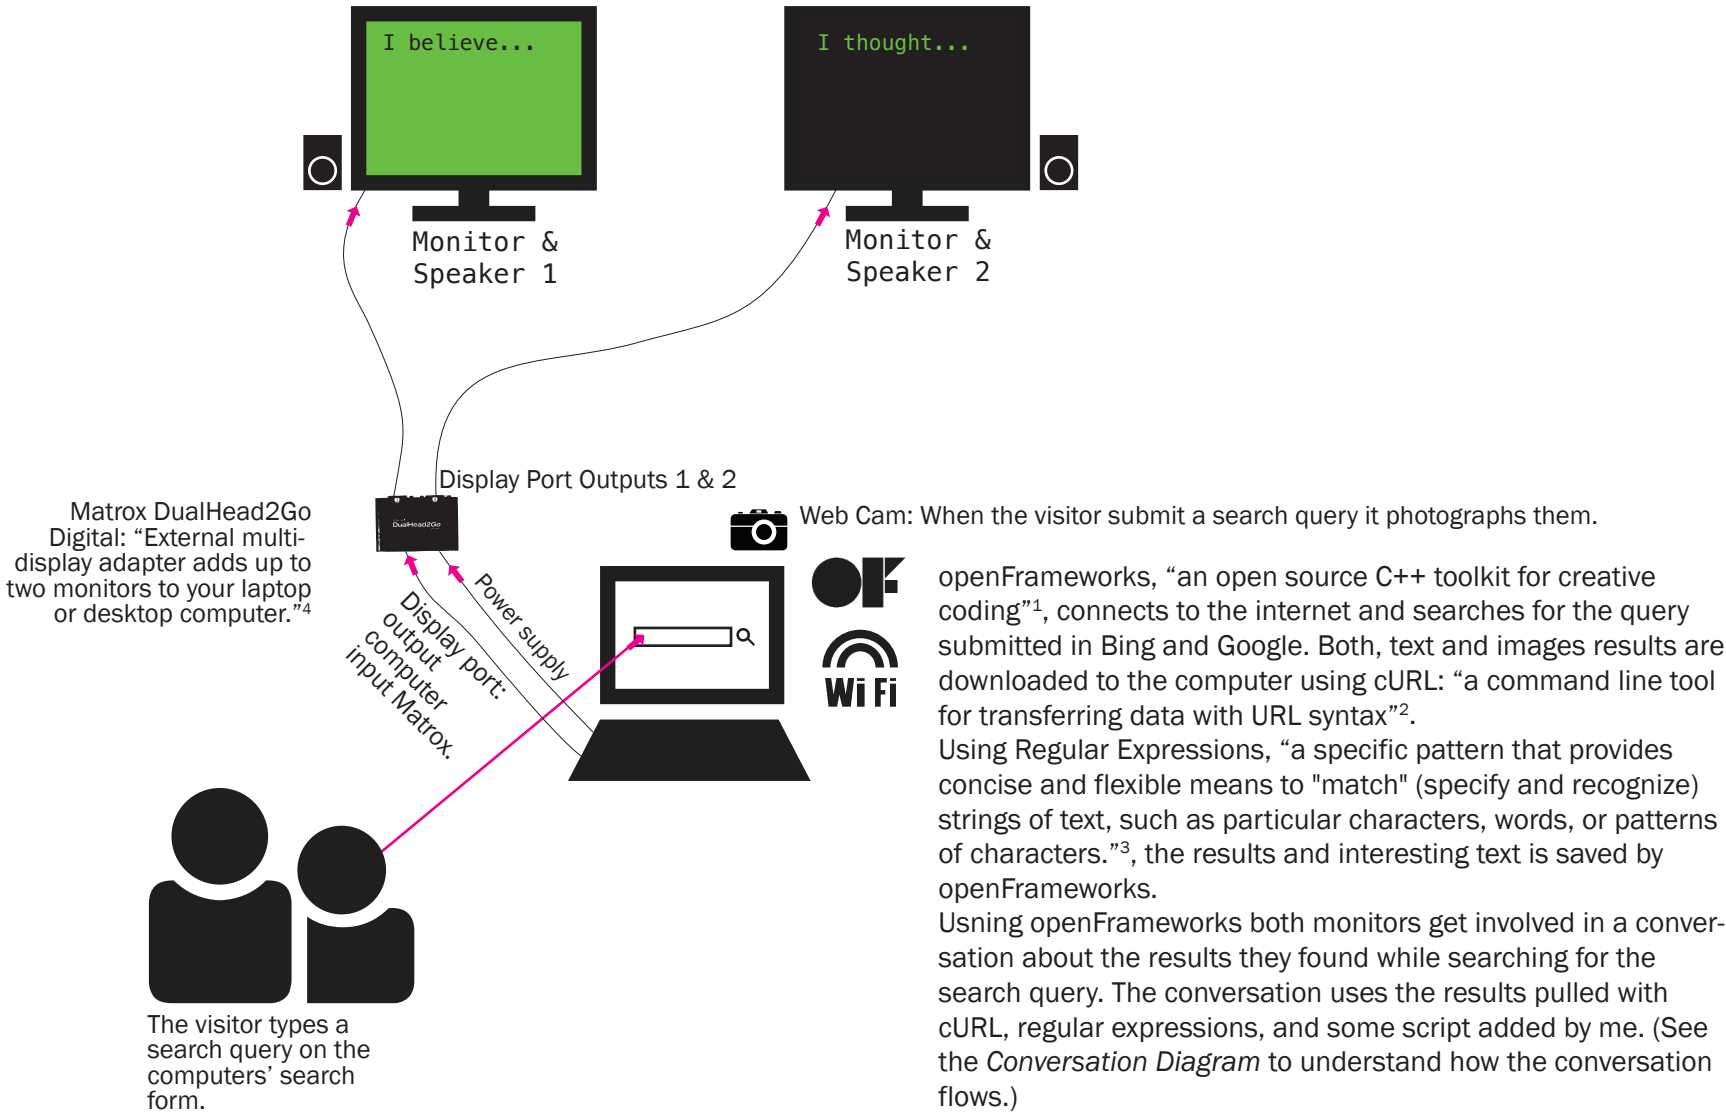

# Interface & Tech Enablers Diagram

<sup>1</sup> Information and oF logo retrieved from: <http://www.openframeworks.cc>

<sup>2</sup> Retrieved from <http://curl.haxx.se>

<sup>3</sup> Retrieved from [https://en.wikipedia.org/wiki/Regular\\_expression](https://en.wikipedia.org/wiki/Regular_expression)

<sup>4</sup> Retrieved from <http://www.matrox.com/graphics/en/products/gxm/dh2go/digital/?productTabs=1>  
Icons used are open source retrieved from: <http://www.greepit.com/open-source-icons-gcons/>